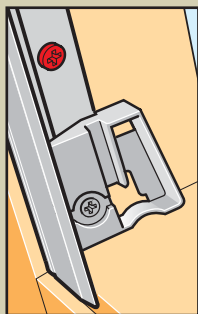

**www.VELUX.com**

Installation instructions for DKL/DKV/DKX/DG/DJ/RFL. Order no. VAS 450962-0206

4

5