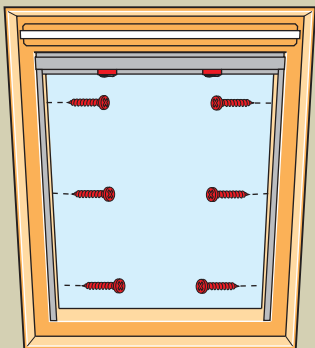

**www.VELUX.com**

Installation instructions for DKL/DKV/DKX/DG/DJ/RFL. Order no. VAS 450962-0206

4

5