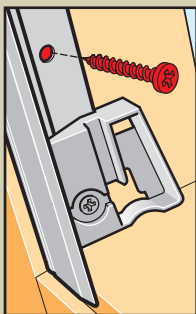

**www.VELUX.com**

Installation instructions for DKL/DKV/DKX/DG/DJ/RFL. Order no. VAS 450962-0206

4

5