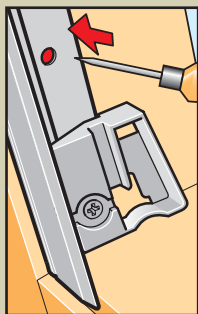

**www.VELUX.com**

Installation instructions for DKL/DKV/DKX/DG/DJ/RFL. Order no. VAS 450962-0206

4

5